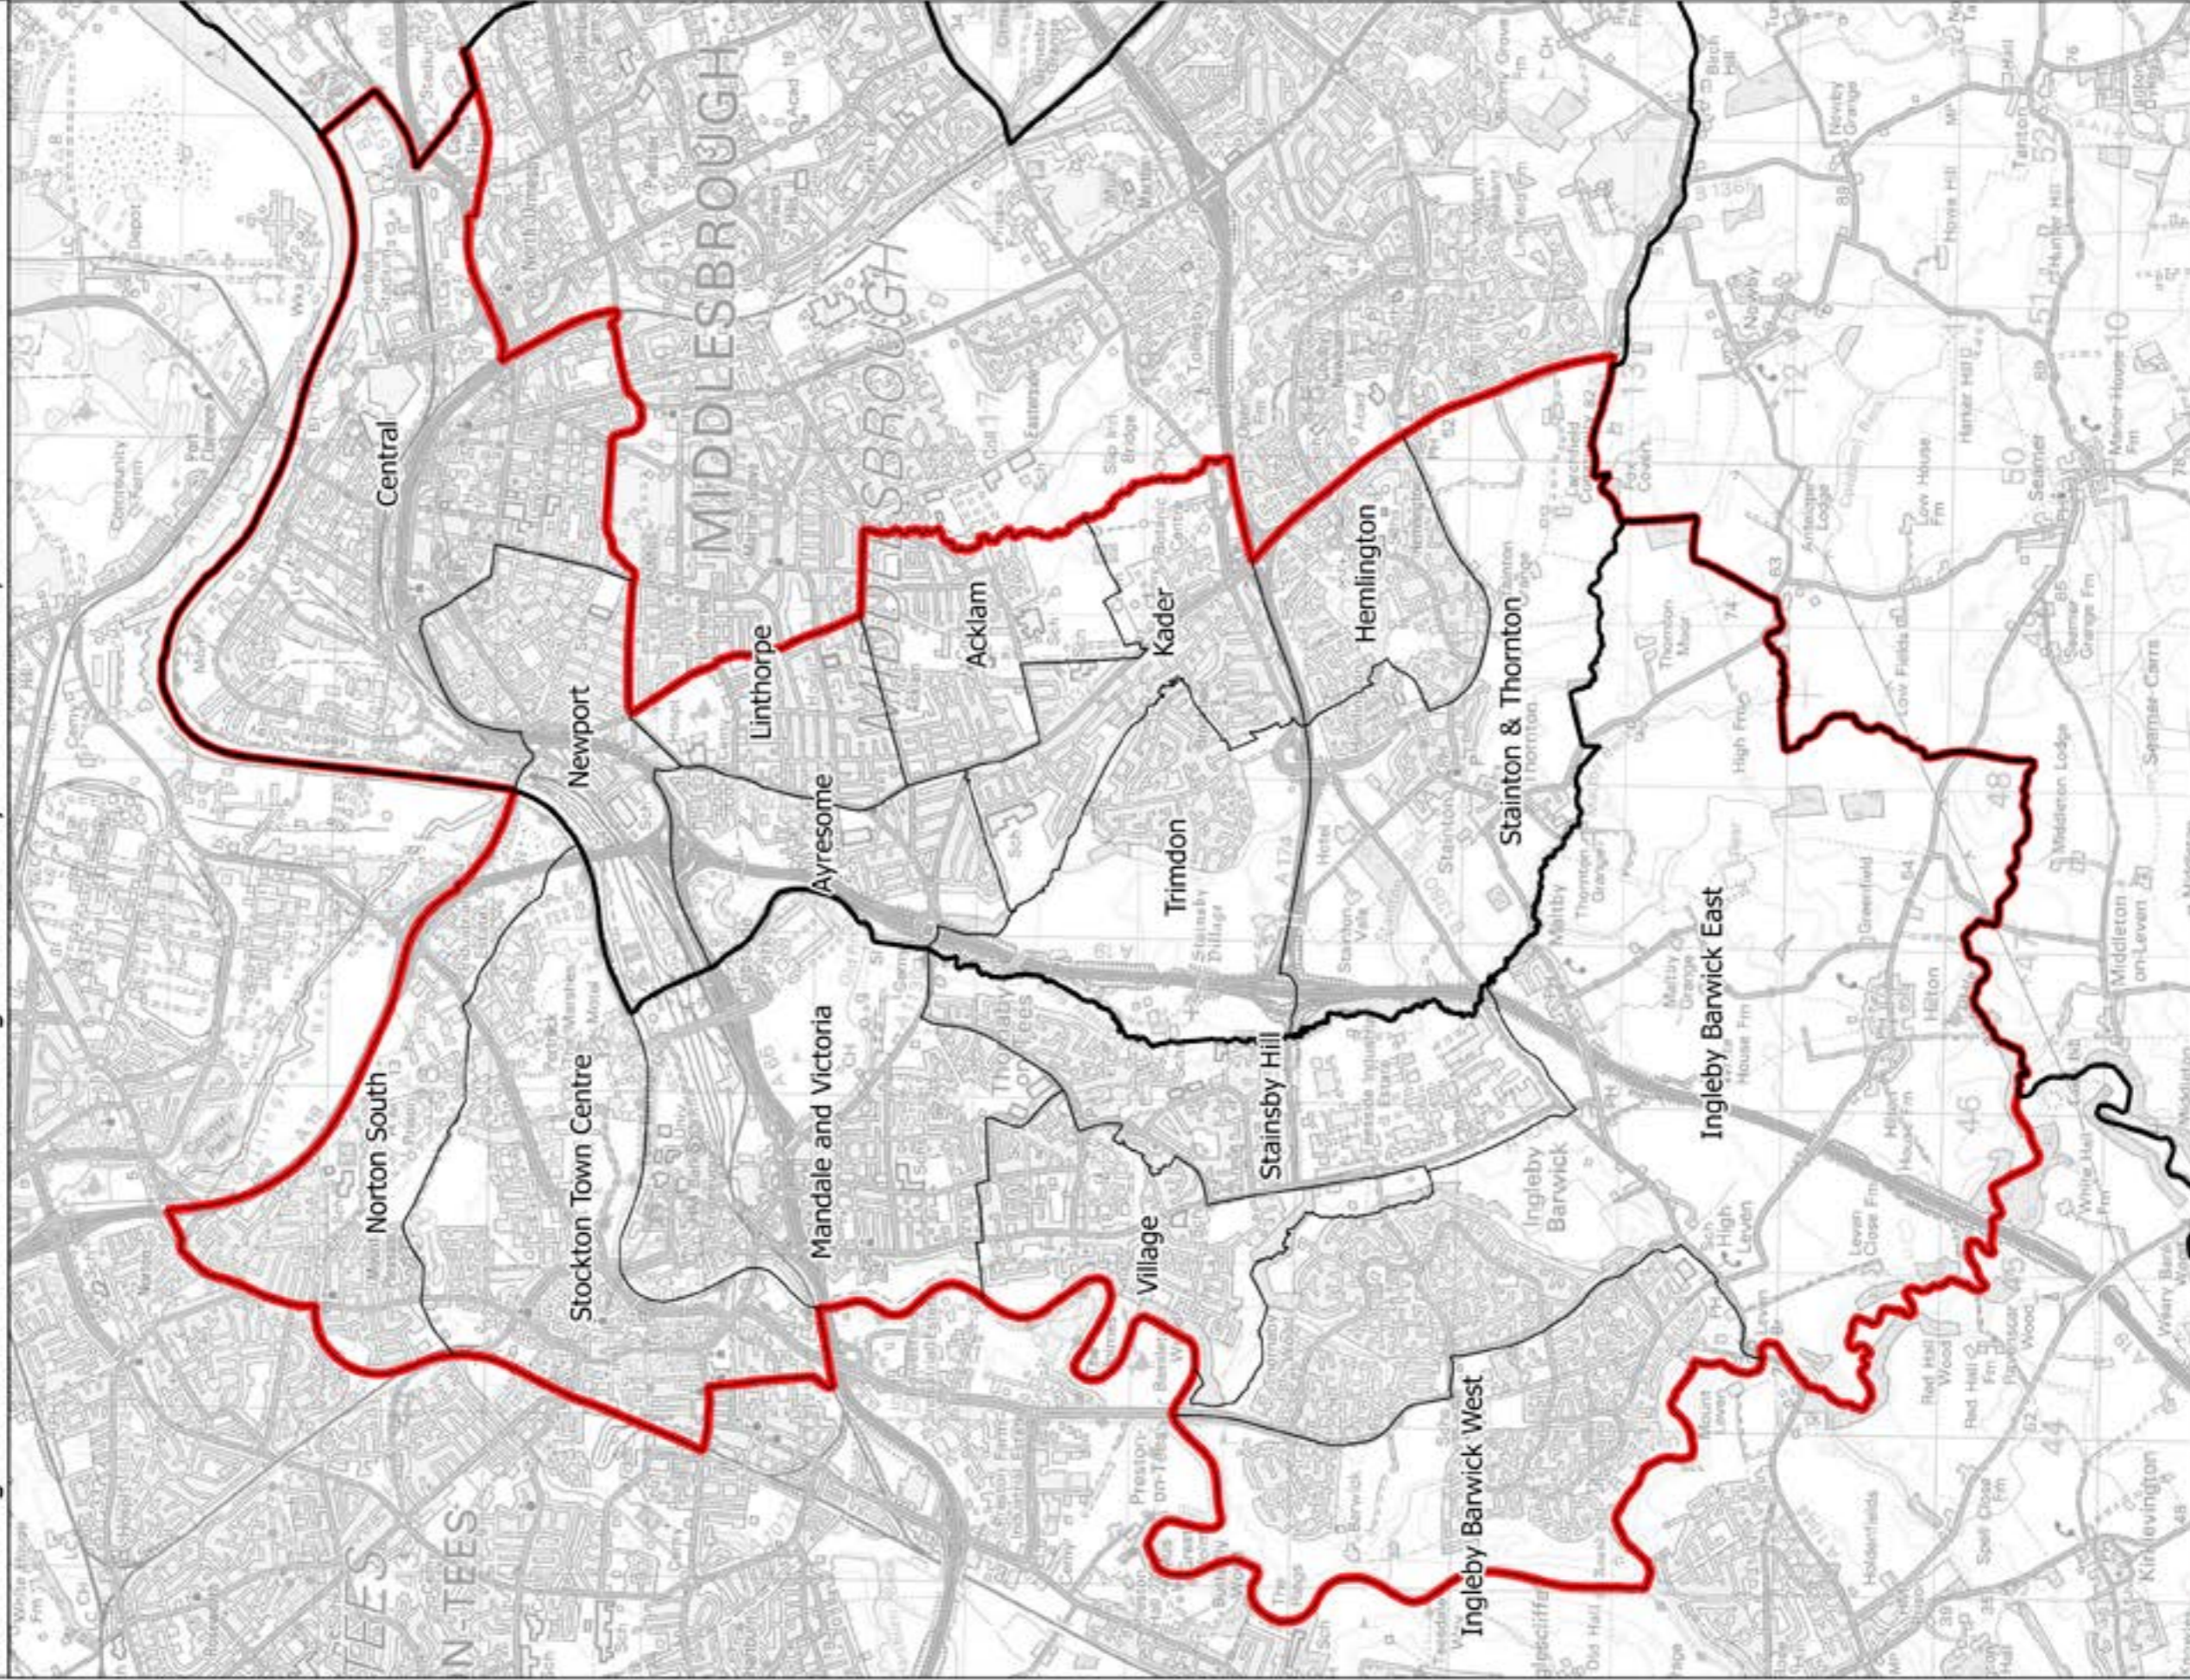

**Boundary Commission for England - Initial Proposals for the North East Region  
Middlesbrough West and Stockton East Borough Constituency - Electorate 78,071**

This map is reproduced from Ordnance Survey material with the permission of Ordnance Survey on behalf of the controller of Her Majesty's Stationery Office (C) Crown Copyright 2016. All rights reserved. Unauthorised reproduction infringes Crown copyright and may lead to prosecution or civil proceedings. Boundary Commission for England 100018098, 2016.